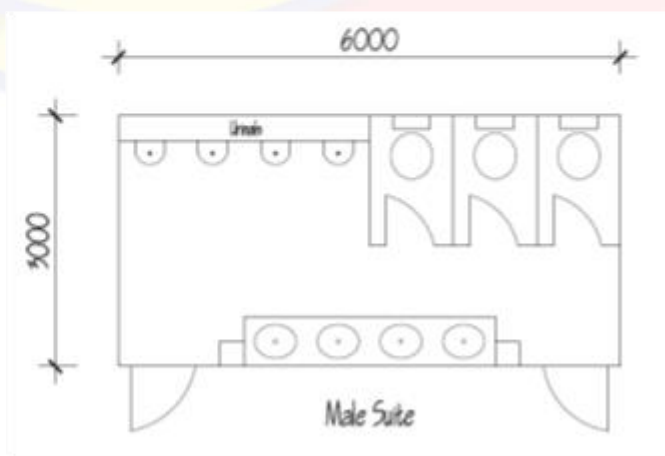

SUPER SAFE HIRE

DUNNYS R US

EXECUTIVE WASHROOM

MALE TOILET SUITE

- ✓ Male bathrooms include: -
 - ✓ 4 urinals
 - ✓ 4 lockable toilet cubicle
 - ✓ 4 hand wash basins
- ✓ All units include
 - ✓ Lighting
 - ✓ Micro flush (saves on water)
 - ✓ Paper towelling
 - ✓ Built in waste provision
- ✓ Optional extras
 - ✓ Hand wash – liquid soap
- ✓ Connects to
 - ✓ Mains water pressure for fresh water
 - ✓ 15 amp power supply
- ✓ Unit exteriors available in
 - ✓ Custom Orb – Dune with grey trim
 - ✓ Timber Shadow Clad – Mission Brown/Blue
- ✓ We provide a hygiene guarantee with all newly delivered suites to site